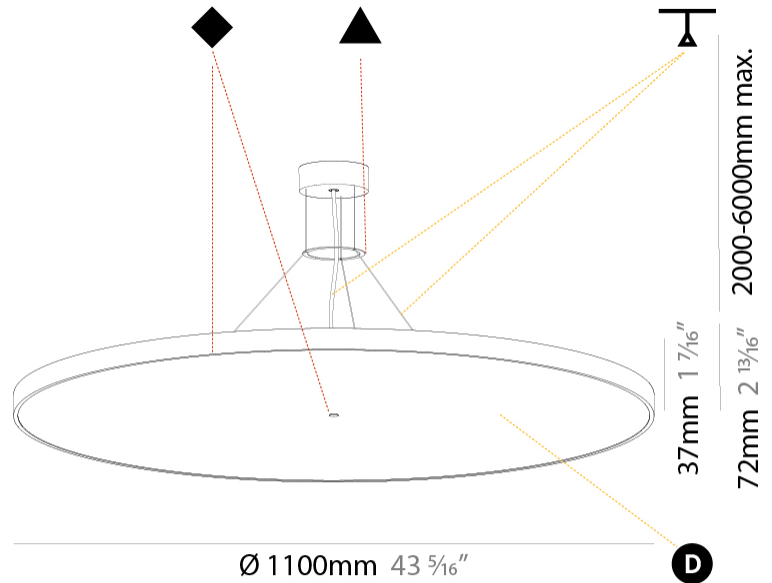

GENERAL

Series: Sign Diva
Subseries: Sign Diva
Brand: Prolicht
Division: Architectural
Mounting Type: Suspension
Mounting Location: Ceiling
Subcategory: Pendant

PHYSICAL

Shape: Round
Diameter (mm): 1100
Diameter (in): 43 ⁵/₁₆
Height (mm): 86
Height (in): 3 ³/₈
Light Distribution: Direct
Weight (kg): 19.475
Weight (lbs): 42.94
Diffuser: PMMA - Opal / Micro-Prism / Sparkling Secret / Vintage Industrial
Fixture Finish: SSR / BKV / CWI / CRY / HAB / UFT / ITA / RUA / FTG / MYG / LOD / PUS / FRO / FUP / KIA / POP / BLS / SPG / MEY / GOH / GUM / CHC / COM / ABZ / JAG / OBR / MOS / ROR
Fixture Material: Extruded Aluminum / Steel
Cable Details: 2,000mm/78 3/4" or 6,000mm/236 1/4" Transparent Cable

ELECTRICAL

Lamp Type: LED (Zhaga Standard)
Input Wattage (W): 169.4
Total Output Wattage (W): 134
Dimming: Tri-Mode (Non-Dimming and Phase Dimming (120Vac only) and 0-10V Dimming)
Driver Included: Yes
Driver Location: Integrated
Driver Type: Constant Current - Universal
Driver Class: Class 2
Input Voltage (V): 120 - 277
Constant Current (MA): 600

LED

Color Temperature (*K): 2700 / 3000 / 3500 / 4000
Max. Delivered Lumen (lm): 16140 / 19520 / 19933 / 20340
CRI: >90 CRI
Lamp Life (hrs): 50000

OPTICAL

RATINGS AND CERTIFICATIONS

Certified By: Certified for North American Standards
IP rating: IP20